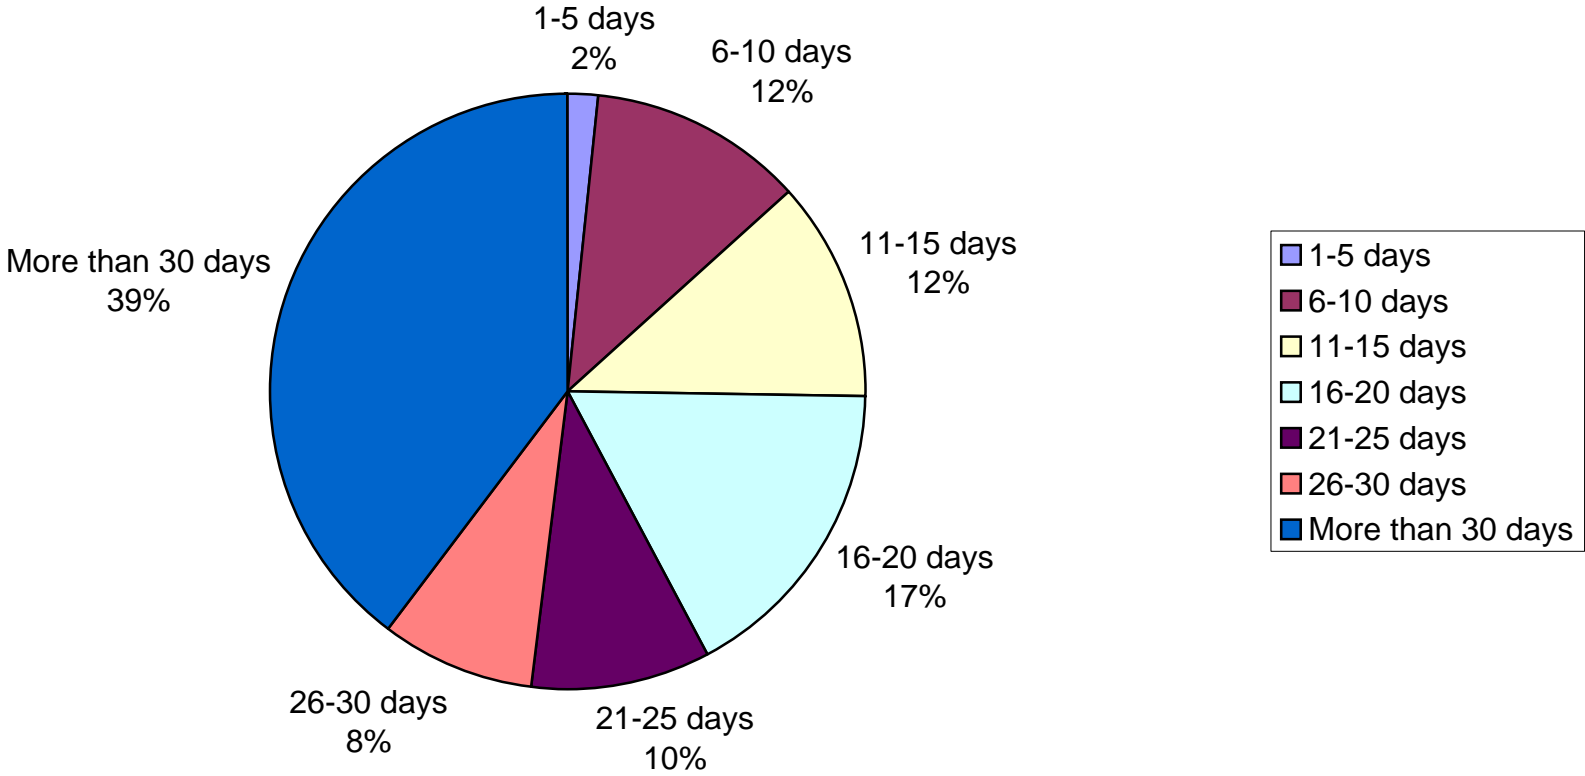

AlpineZone.com Demographics

Sex

AlpineZone.com Demographics Age

AlpineZone.com Demographics Education Level Completed

AlpineZone.com Demographics Household Income

AlpineZone.com Demographics

Marital/Children Status

AlpineZone.com Demographics State of Residency

AlpineZone.com Demographics Snow Sport Interest

AlpineZone.com Demographics

Skier Visits Per Season

AlpineZone.com Demographics Northeast State Visited Most Often to Ski or Snowboard